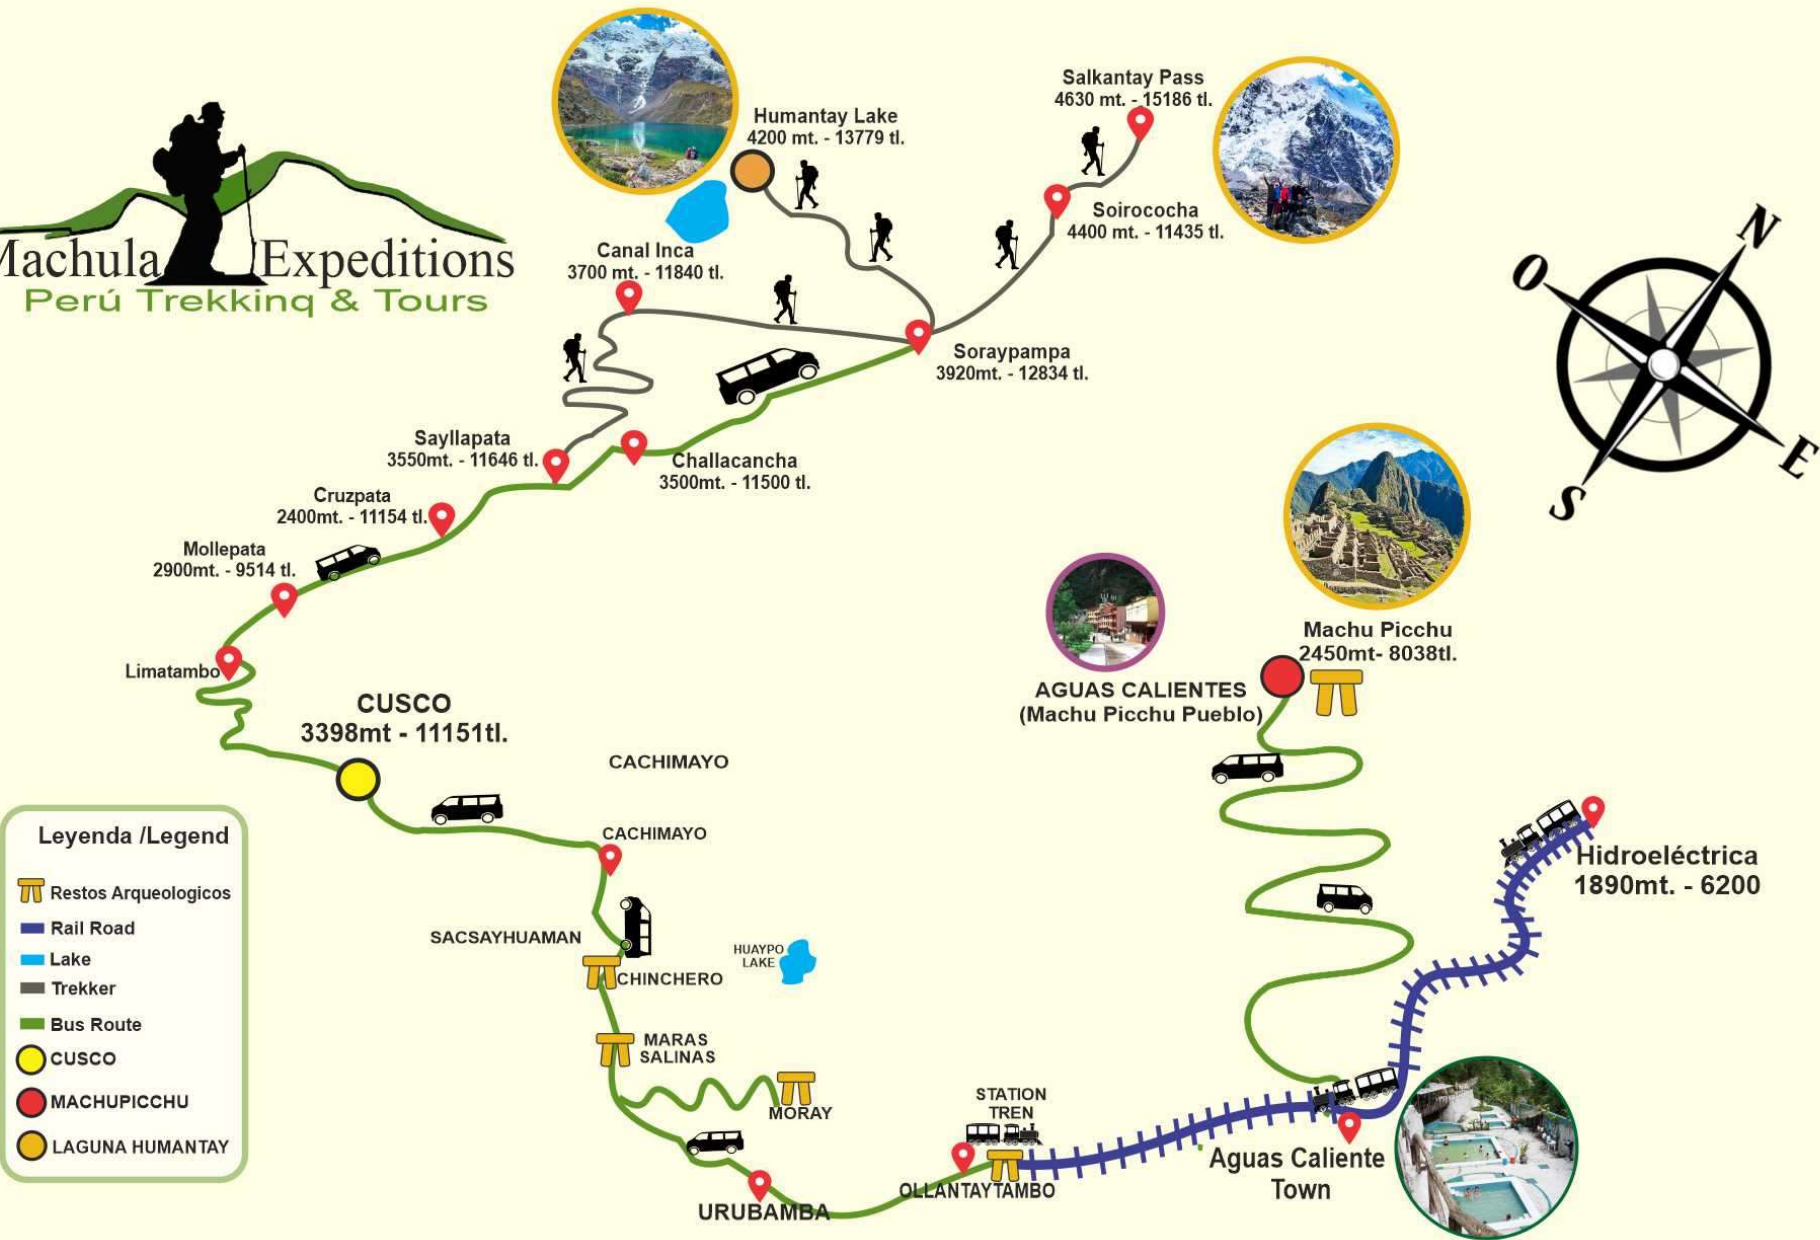

HUMANTAY LAKE AND MACHUPICCHU

Machula Expeditions
Perú Trekking & Tours

- Legenda /Legend**
- Restos Arqueologicos
 - Rail Road
 - Lake
 - Trekker
 - Bus Route
 - CUSCO
 - MACHUPICCHU
 - LAGUNA HUMANTAY

Machula Expeditions
Aguas Calientes | Humantay Lake | Machu Picchu | MAP
www.machulaexpeditions.com